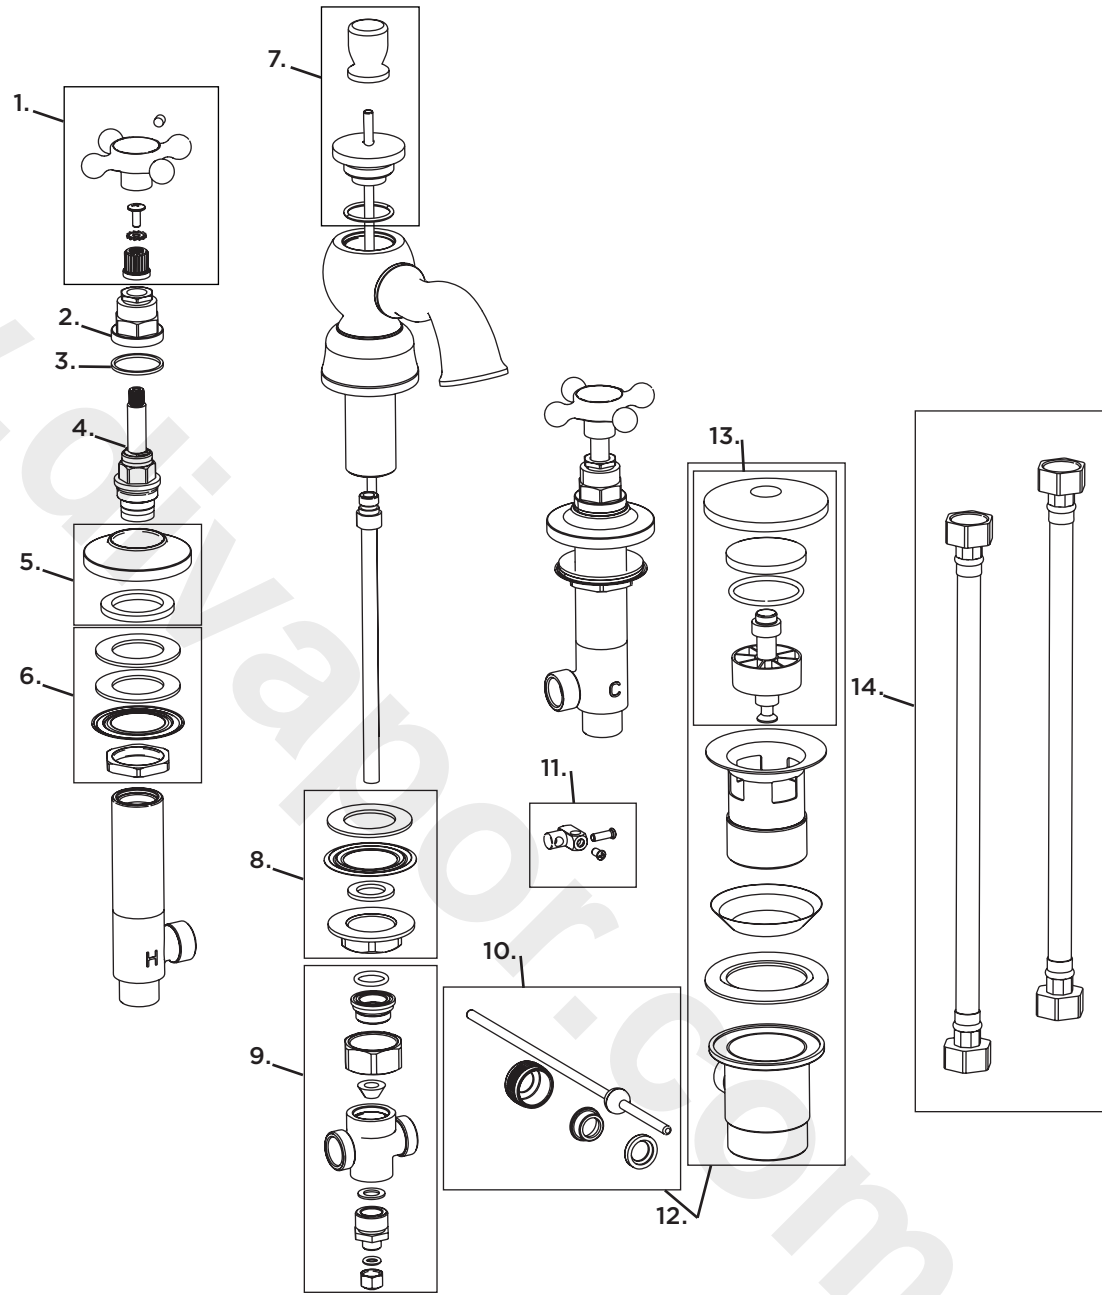

Product Code: TY2 3HBAS C
Revision: R1

1	Handle Assembly
2	Shroud
3	Decorative Fibre Washer
4	Valve
5	Body Shroud & Washer
6	Side Body Fixing Kit
7	Pop Up Rod & Knob
8	Spout Fixing Kit
9	Tee-Joint
10	Rod Assembly
11	Pop Up Connector
12	Pop Up Waste Kit
13	Pop Up Waste Plug
14	Flexi Tails